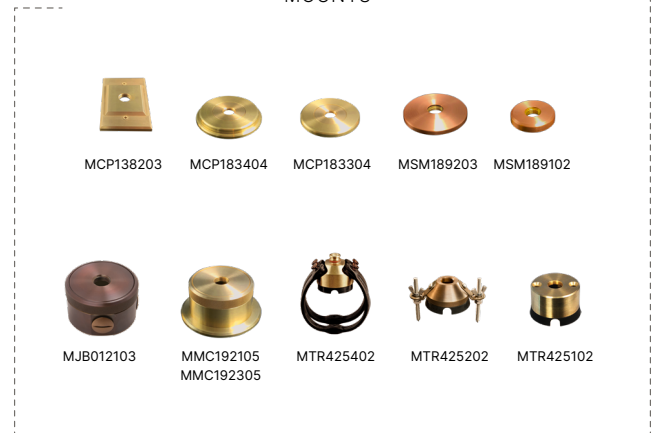

AVAILABLE FINISHES:

NAT
Natural Brass

BLP
Bronze Living Patina

BLPX
Extra Dark Bronze Living Patina

NI
Nickel PVD

FIXTURE DIMENSIONS	H7-1/2" x D2"
LIGHT SOURCE	Included LM11 LED Module
COLOR TEMPERATURES	2700K, 3000K
WATTAGES	6W, 8W, 12W
CRI (RA)	80 CRI
VOLTAGE	12V
DELIVERED LUMENS	345lm (3000K)
DIMMABLE	Yes, Dim to <10% via Transformer
DRIVER	Yes, 12V Integral Constant Current
TRANSFORMER	No, 12V AC/DC Transformer Required
MOUNT	Included 1/2" Thread
FINISH	Included Natural Brass
MATERIAL	Brass
WIRE LENGTH	24"
LOCATION	Exterior Wet
CERTIFICATIONS	UL, IP66, IP67

PROJECT: _____

SKU #: _____

TYPE: _____

ADD-ONS

MOUNTS

MJB012103	Surface Mount J-Box
MSM189102	2" Surface Mount
MSM189203	3" Surface Mount
MCP183203	3-1/2" Cover Plate
MCP183304	4" Cover Plate
MCP183404	4-1/2" Cover Plate
MMC192105	4-1/2" Mount Canopy
MMC192305	4-1/2" Power Canopy
MTR425402	36" Heavy Duty Tree Strap
MTR425102	Screw-in Tree Mount
MTR425202	Bolt-on Tree Mount

*For complete details, please visit auroralight.com/mounts/

MOUNTS

P. 760.931.2910

O. 2742 Loker Ave. W Carlsbad CA 92010

W. www.auroralight.com

MADE IN USA
WITH DOMESTIC & IMPORTED MATERIALS