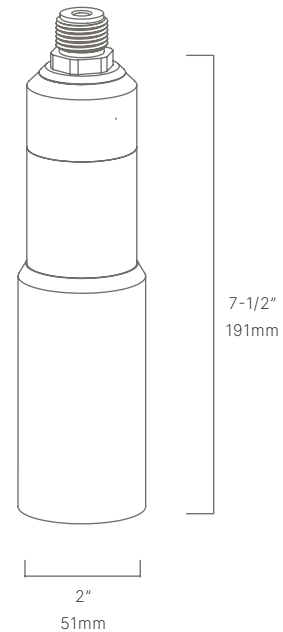

AURORALIGHT

PROJECT: _____

SKU #: _____

TYPE: _____

TAOS

RPD110451

The compact Taos pendant light is engineered around Auroralight's interchangeable LED module to deliver brilliant performance in a small package. Ideal for illuminating patios, al fresco dining areas, and outdoor countertops.

- Cree LED™ XLAMP® High Density (XHP)
- Thermally Integrated® w/ Copper Core Technology®
- Frosted acrylic shield for diffuse illumination
- Ideal for trees, patios and architectural features

CONFIGURATOR:

RPD110451	LED	FINISH
	____	____
( ) = Most common configuration	(2704) 2700K 4W (2706) 2700K 6W (3004) 3000K 4W (3006) 3000K 6W	(NAT) Natural Brass (BLP) Bronze Living Patina (BLPX) Extra Dark BLP (NI) Nickel PVD

AVAILABLE FINISHES:

FIXTURE DIMENSIONS	H7-1/2" x D2"
LIGHT SOURCE	Included LM11 LED Module
COLOR TEMPERATURES	2700K, 3000K
WATTAGES	6W, 8W, 12W
CRI (RA)	80 CRI
VOLTAGE	12V
DELIVERED LUMENS	345lm (3000K)
DIMMABLE	Yes, Dim to <10% via Transformer
DRIVER	Yes, 12V Integral Constant Current
TRANSFORMER	No, 12V AC/DC Transformer Required
MOUNT	Included 1/2" Thread
FINISH	Included Natural Brass
MATERIAL	Brass
WIRE LENGTH	24"
LOCATION	Exterior Wet
CERTIFICATIONS	UL, IP66, IP67

*For complete warranty terms, please visit: www.auroralight.com/warranty/

P. 760.931.2910

O. 2742 Loker Ave. W Carlsbad CA 92010

W. www.auroralight.com

MADE IN USA
WITH DOMESTIC & IMPORTED MATERIALS